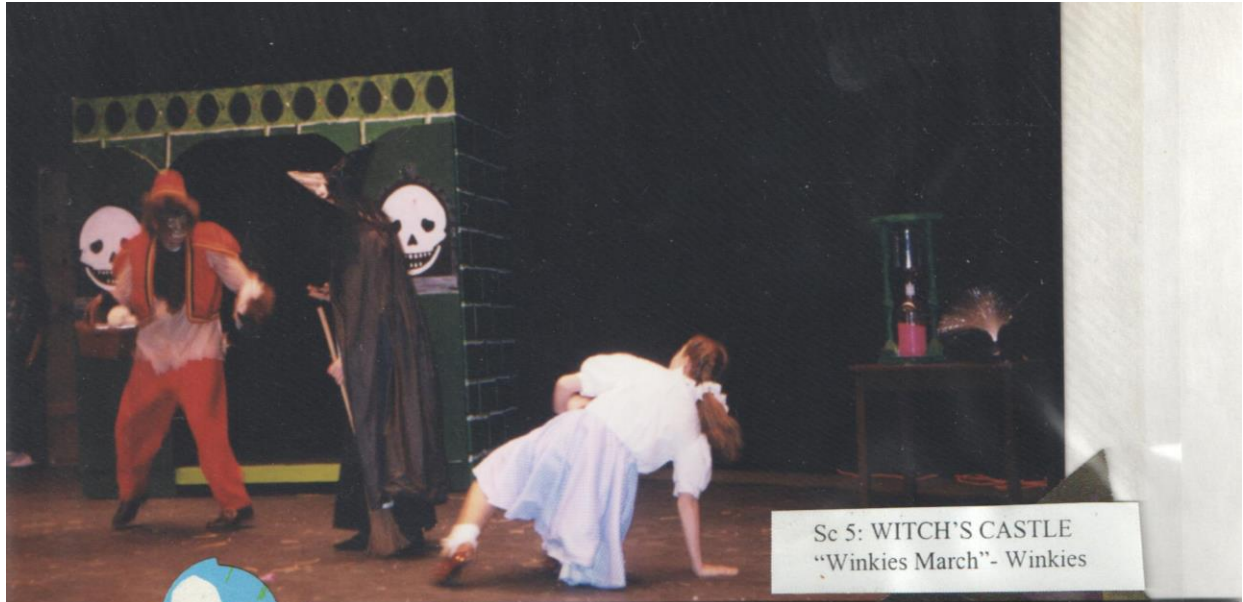

Wizard of Oz - Spring 2000

SCENES AND MUSICAL NUMBERS- ACT I

Overture

Sc 1: PRARIE/ KANSAS

Sc 2: SAME

"Somewhere over the Rainbow"- Dorothy

Sc 3:- SAME

Sc 4: ROADSIDE

Sc 5: PRARIE/KANSAS

"Cyclone"- Dancers

Sc 6: MUNCHKINLAND

"Munchkin Musical Sequence"- Dorothy, Glinda & Munchkins

Sc 7: SAME

"Follow the Yellow Brick Road"- Munchkins

Sc 8: CORNFIELD

Sc 5: WITCH'S CASTLE
"Winkies March"- Winkies